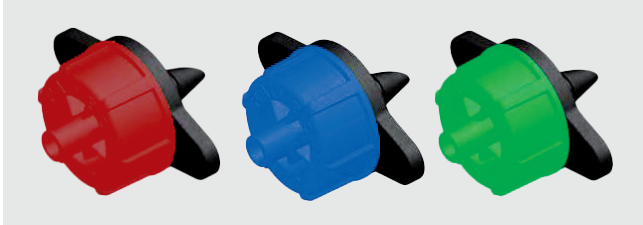

# ONLINE DRIPPERS

FOR VEGETABLE AND FLOWER CROPS

**TURBULENT FLUX INSPECTABLE DRIPPER**

Code	Color	lt / h	Box
AGPI1	Red	2	5000
AGPI2	Blue	4	5000
AGPI3	Green	16	5000

**PRESSURE COMPENSATING INSPECTABLE DRIPPER**

Code	Color	lt / h	Box
AGPAI1	Red	2	5000
AGPAI2	Blue	4	5000
AGPAI3	Green	8	5000
AGPAI4	Blue	16	5000

**PRESSURE COMPENSATING STANDARD DRIPPER**

Code	Color	lt / h	Box
AGPA1	Blue	2	7000
AGPA2	Green	4	7000
AGPA3	Red	8	7000

**PRESSURE COMPENSATING NO DRAIN DRIPPER**

Code	Color	lt / h	Box
AGPAND1	Blue	2	7000
AGPAND1	Green	4	7000
AGPAND1	Red	8	7000

**INSPECTABLE DRIPPER WITH REAR EXIT FILTER**

Code	lt / h	Box
AGSMP3	4	1200
AGSMP4	8	1200
AGSMP5	16	1200

**INSPECTABLE DRIPPER WITH FILTER**

Code	lt / h	Box
AGSM3	4	1200
AGSM4	8	1200
AGSM5	16	1200